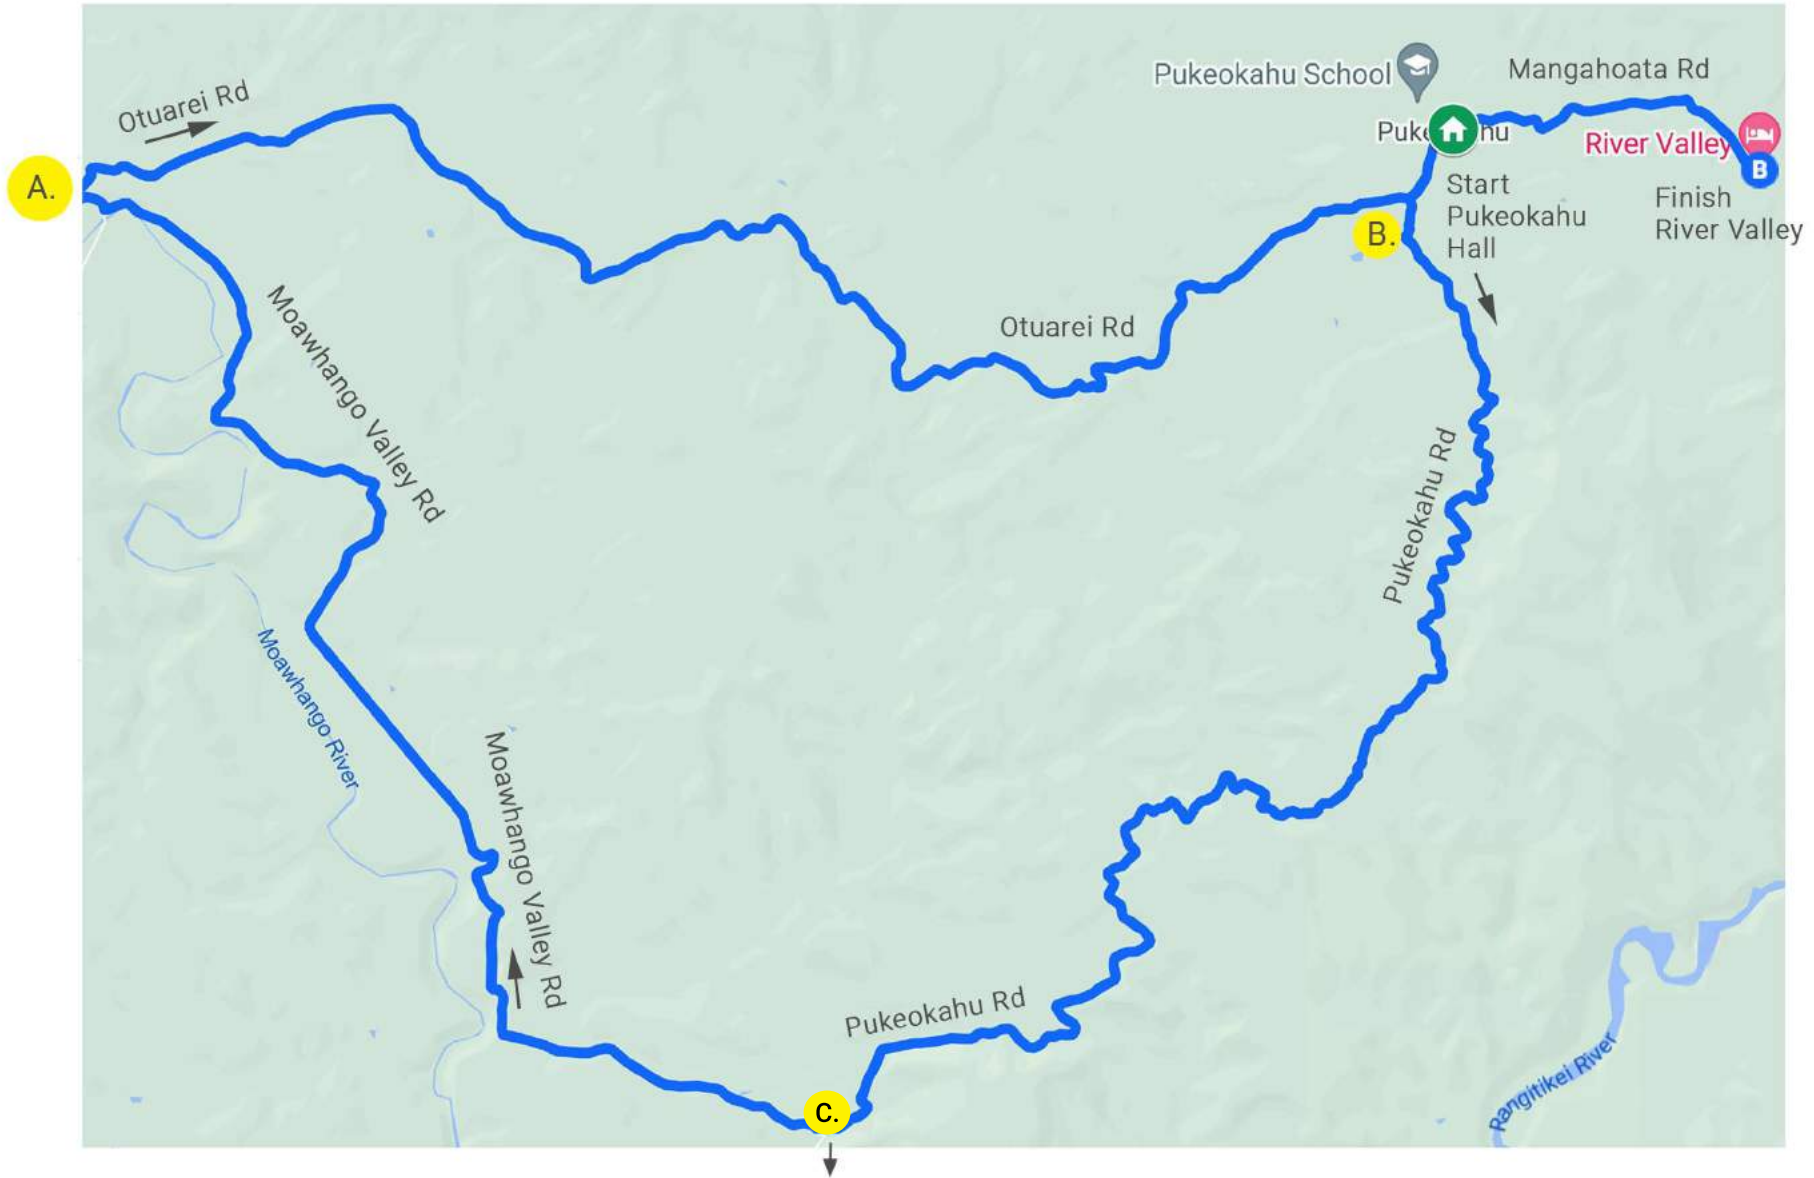

The Laughing Moa

Start: Pukeokahu Community Hall
Finish: River Valley Lodge
Distance: 43.7 km
Allow 3-4 hours, no rush!

Start at the Pukeokahu Community Hall
Head southwest on Mangahoata Rd toward
Matawhero Rd
85 m
Continue onto Pukeokahu Rd
526 m
Turn left to stay on Pukeokahu Rd
12.65 km
Turn right onto Moawhango Valley Rd
10.8 km
Turn right to stay on Moawhango Valley Rd
293 m
Turn right onto Otuarei Rd
12.3 km
Turn left onto Pukeokahu Rd
526 m
Slight right onto Mangahoata Rd
1.15 km

Finish at River Valley Lodge

Please follow the rules of the road & ride responsibly

- Obey give way rules, road signs and markings
- Use hand signals when turning
- Pass other people safely and without startling them
- Keep left
- Ride so that no more than two riders stay side-by-side
- Always wear a helmet.